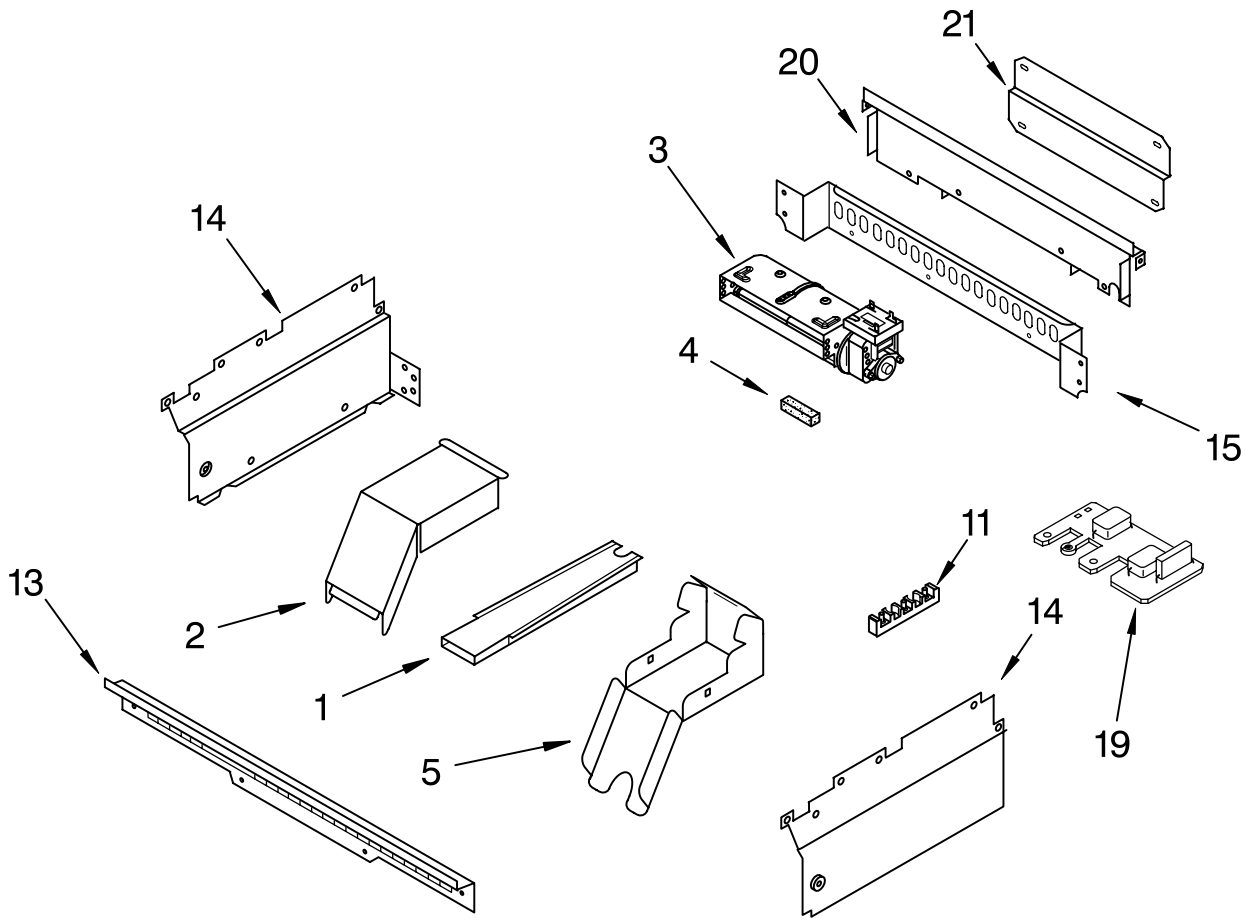

TOP VENTING PARTS

For Models: RS696PXGB12, RS696PXGQ12
(Black) (Designer White)

Illus. No.	Part No.	DESCRIPTION

NOTE: The screws and nuts required to attach a part are listed immediately following that part.

1	4451759	Vent, Exhaust
	4449040	Screw
2	4455178	Elbow, Vent-Top
3	4455334	Blower
	4455352	Bracket

Illus. No.	Part No.	DESCRIPTION

4	4451758	Block, Foam
5	4455177	Elbow, Vent-Bottom
11	4449868	Block, Terminal
	3400080	Screw
13	4448549	Vent, (Control Panel)
	4450038	Screw

Illus. No.	Part No.	DESCRIPTION

14		Side, Control Compt.
	4451535	Right
	4451536	Left
	4449809	Screw
15	4452244	Back, Control
	4449809	Screw
19	4451985	Suppressor
20	3191842	Cover, Rear
21	4451407	Plate, Support
	4452260	Spacer, Foam

FOR ORDERING INFORMATION REFER TO PARTS PRICE LIST